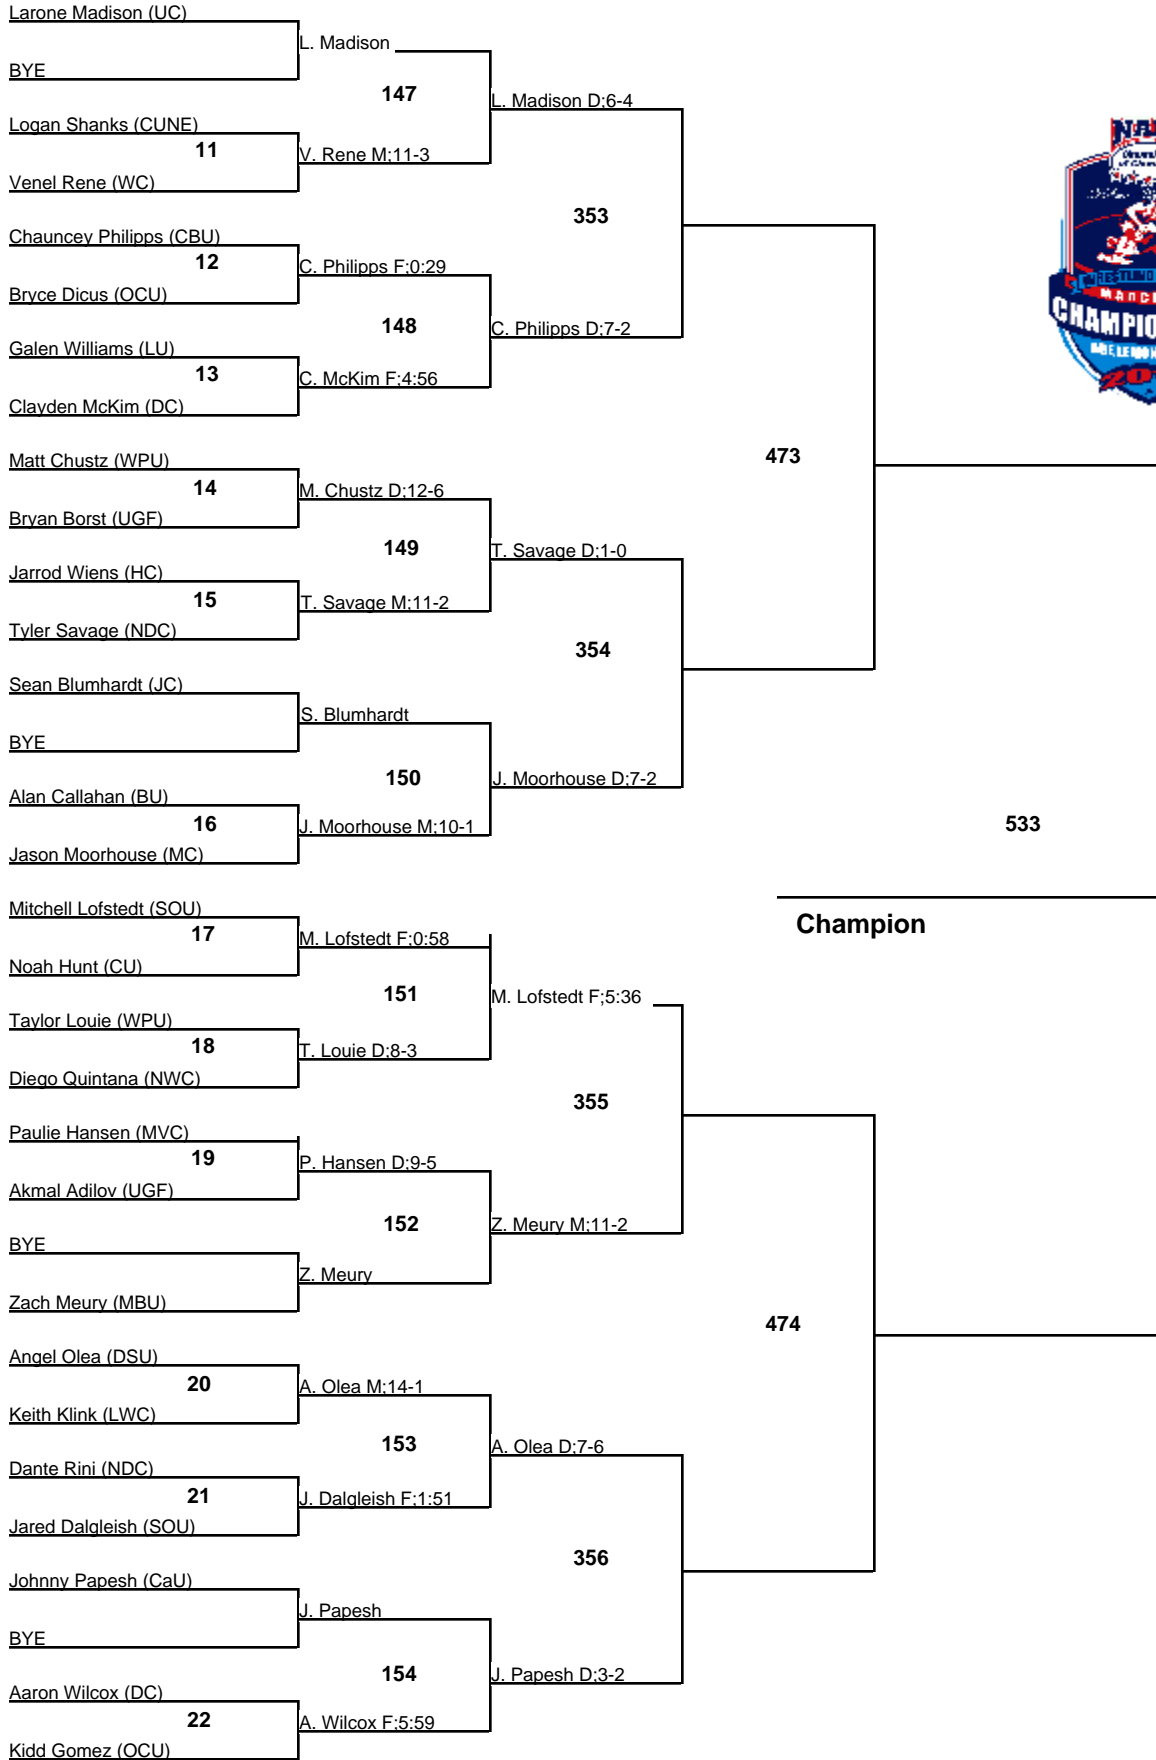

2010 NAIA Wrestling Championship

125
Championship
28 February 2010

2010 NAIA Wrestling Championship

125
Wrestleback
28 February 2010

2010 NAIA Wrestling Championship

133
Championship
28 February 2010

2010 NAIA Wrestling Championship

133

Wrestleback

28 February 2010

2010 NAIA Wrestling Championship

141
Championship
28 February 2010

2010 NAIA Wrestling Championship

141
Wrestleback
28 February 2010

2010 NAIA Wrestling Championship