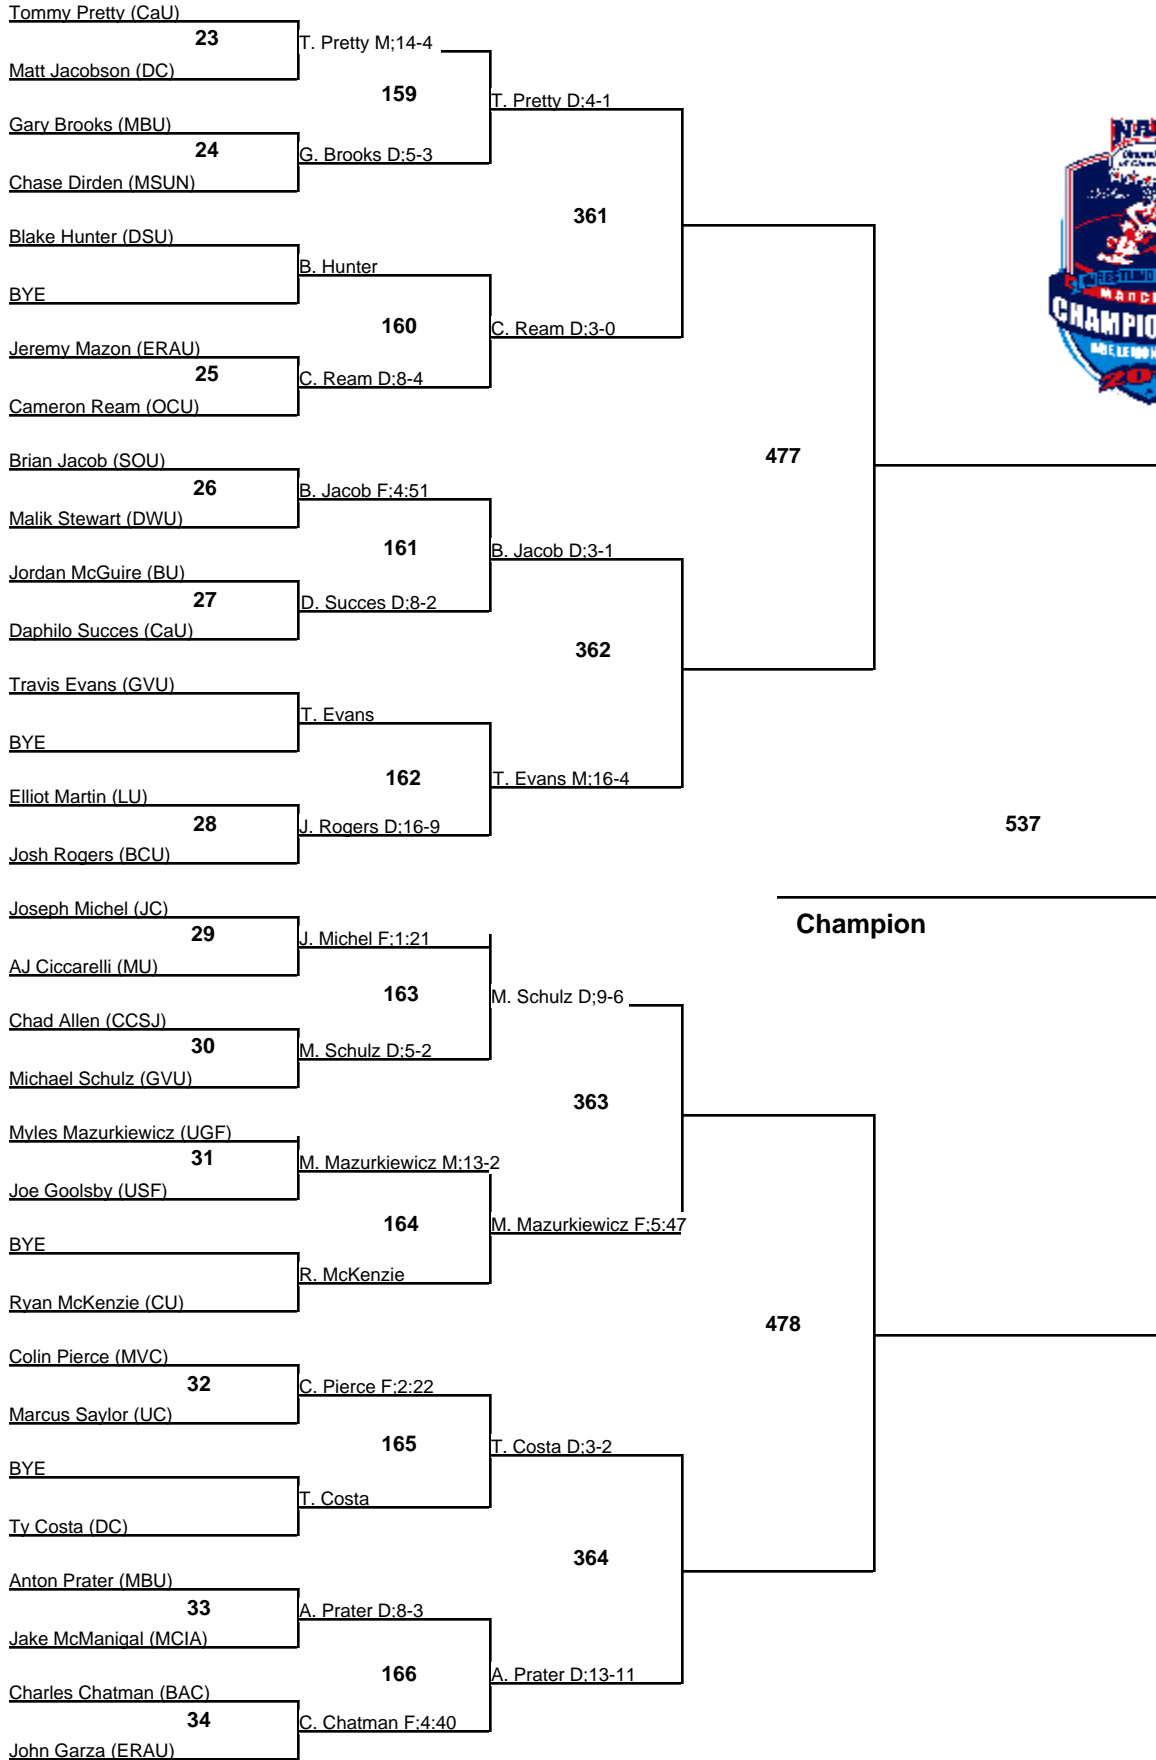

2010 NAIA Wrestling Championship

125
Championship
28 February 2010

2010 NAIA Wrestling Championship

125
Wrestleback
28 February 2010

2010 NAIA Wrestling Championship

133
Championship
28 February 2010

2010 NAIA Wrestling Championship

133

Wrestleback

28 February 2010

2010 NAIA Wrestling Championship

141
Championship
28 February 2010

2010 NAIA Wrestling Championship

141
Wrestleback
28 February 2010

2010 NAIA Wrestling Championship