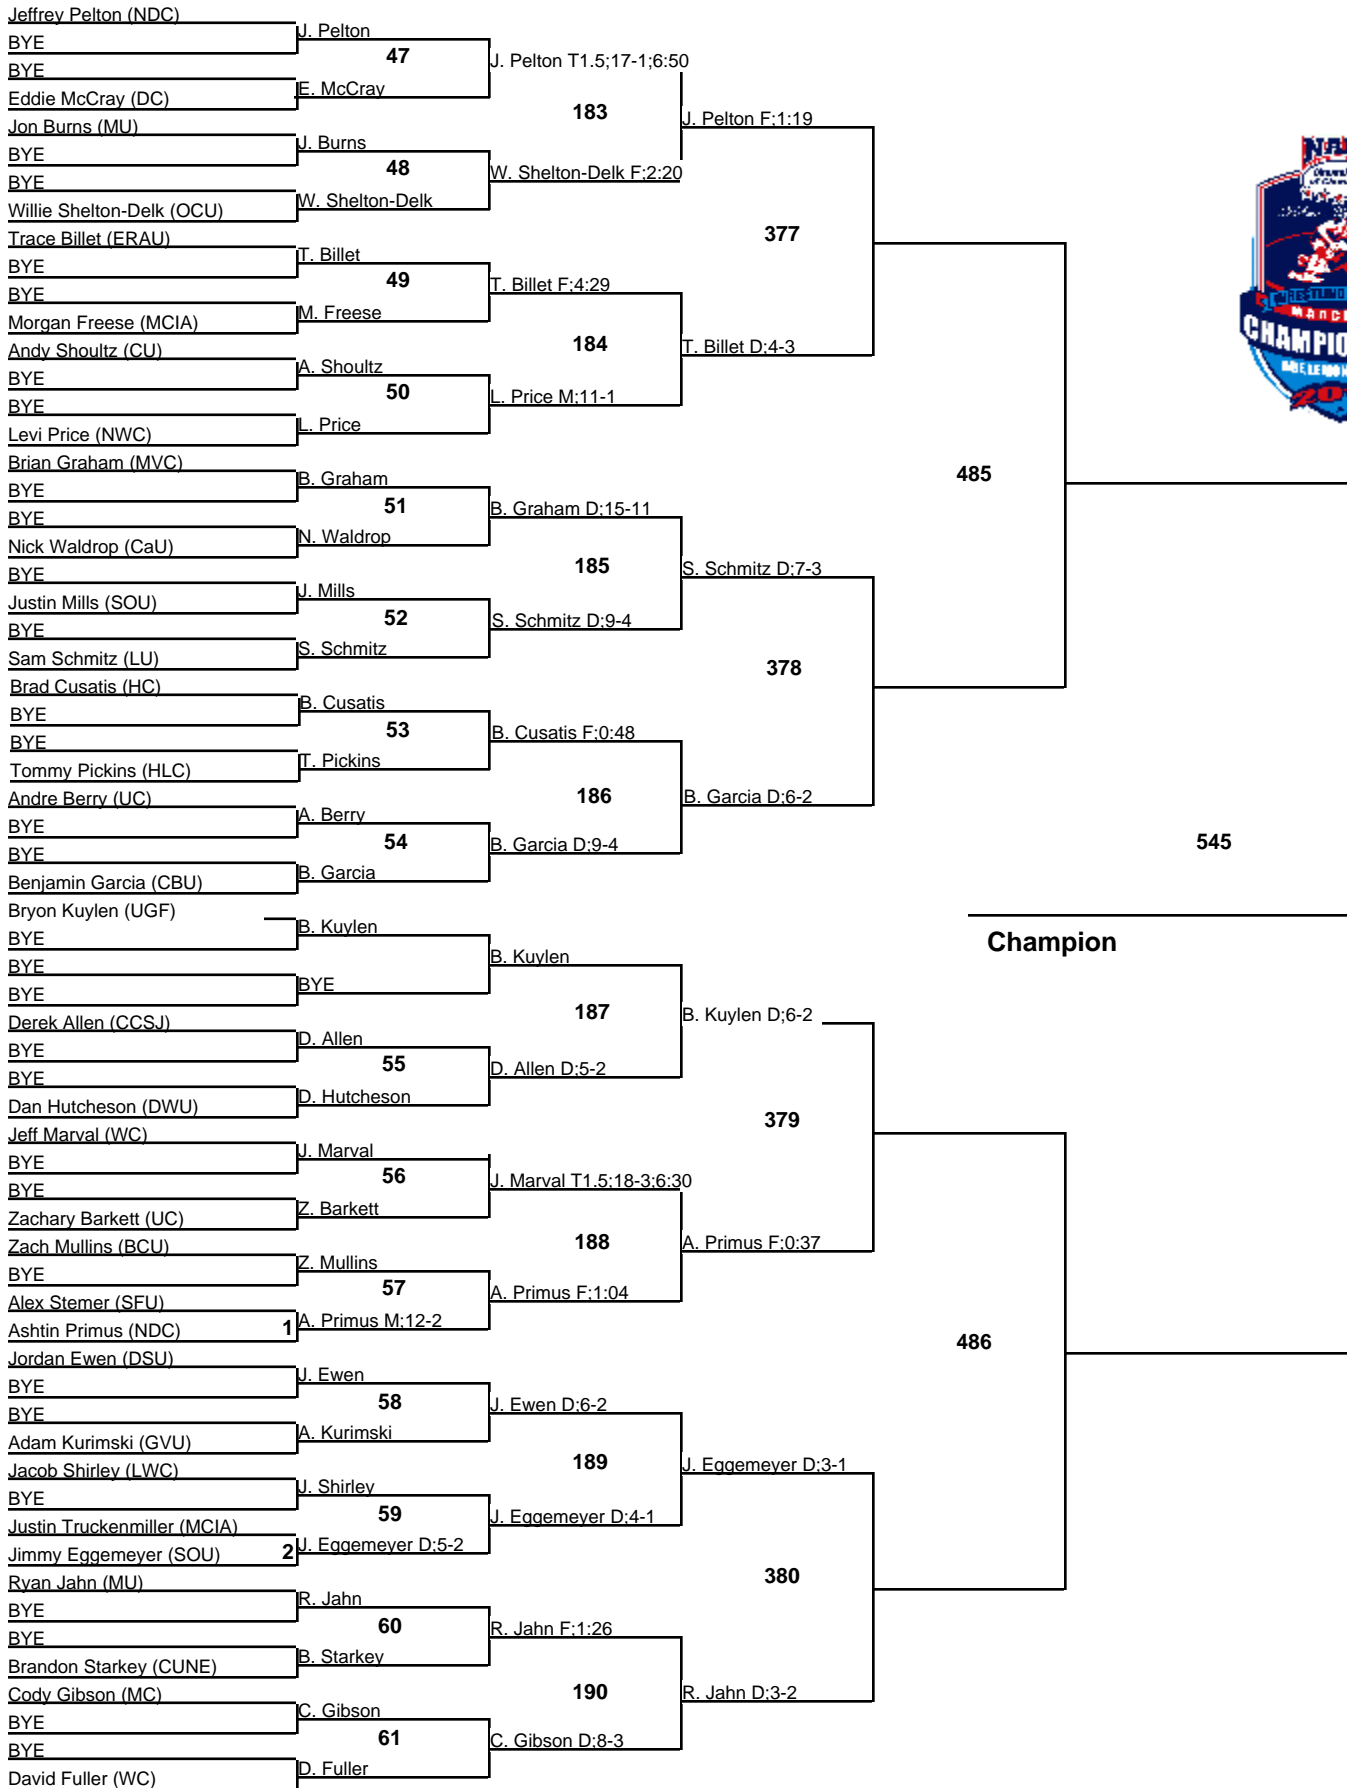

2010 NAIA Wrestling Championship

149
Championship
28 February 2010