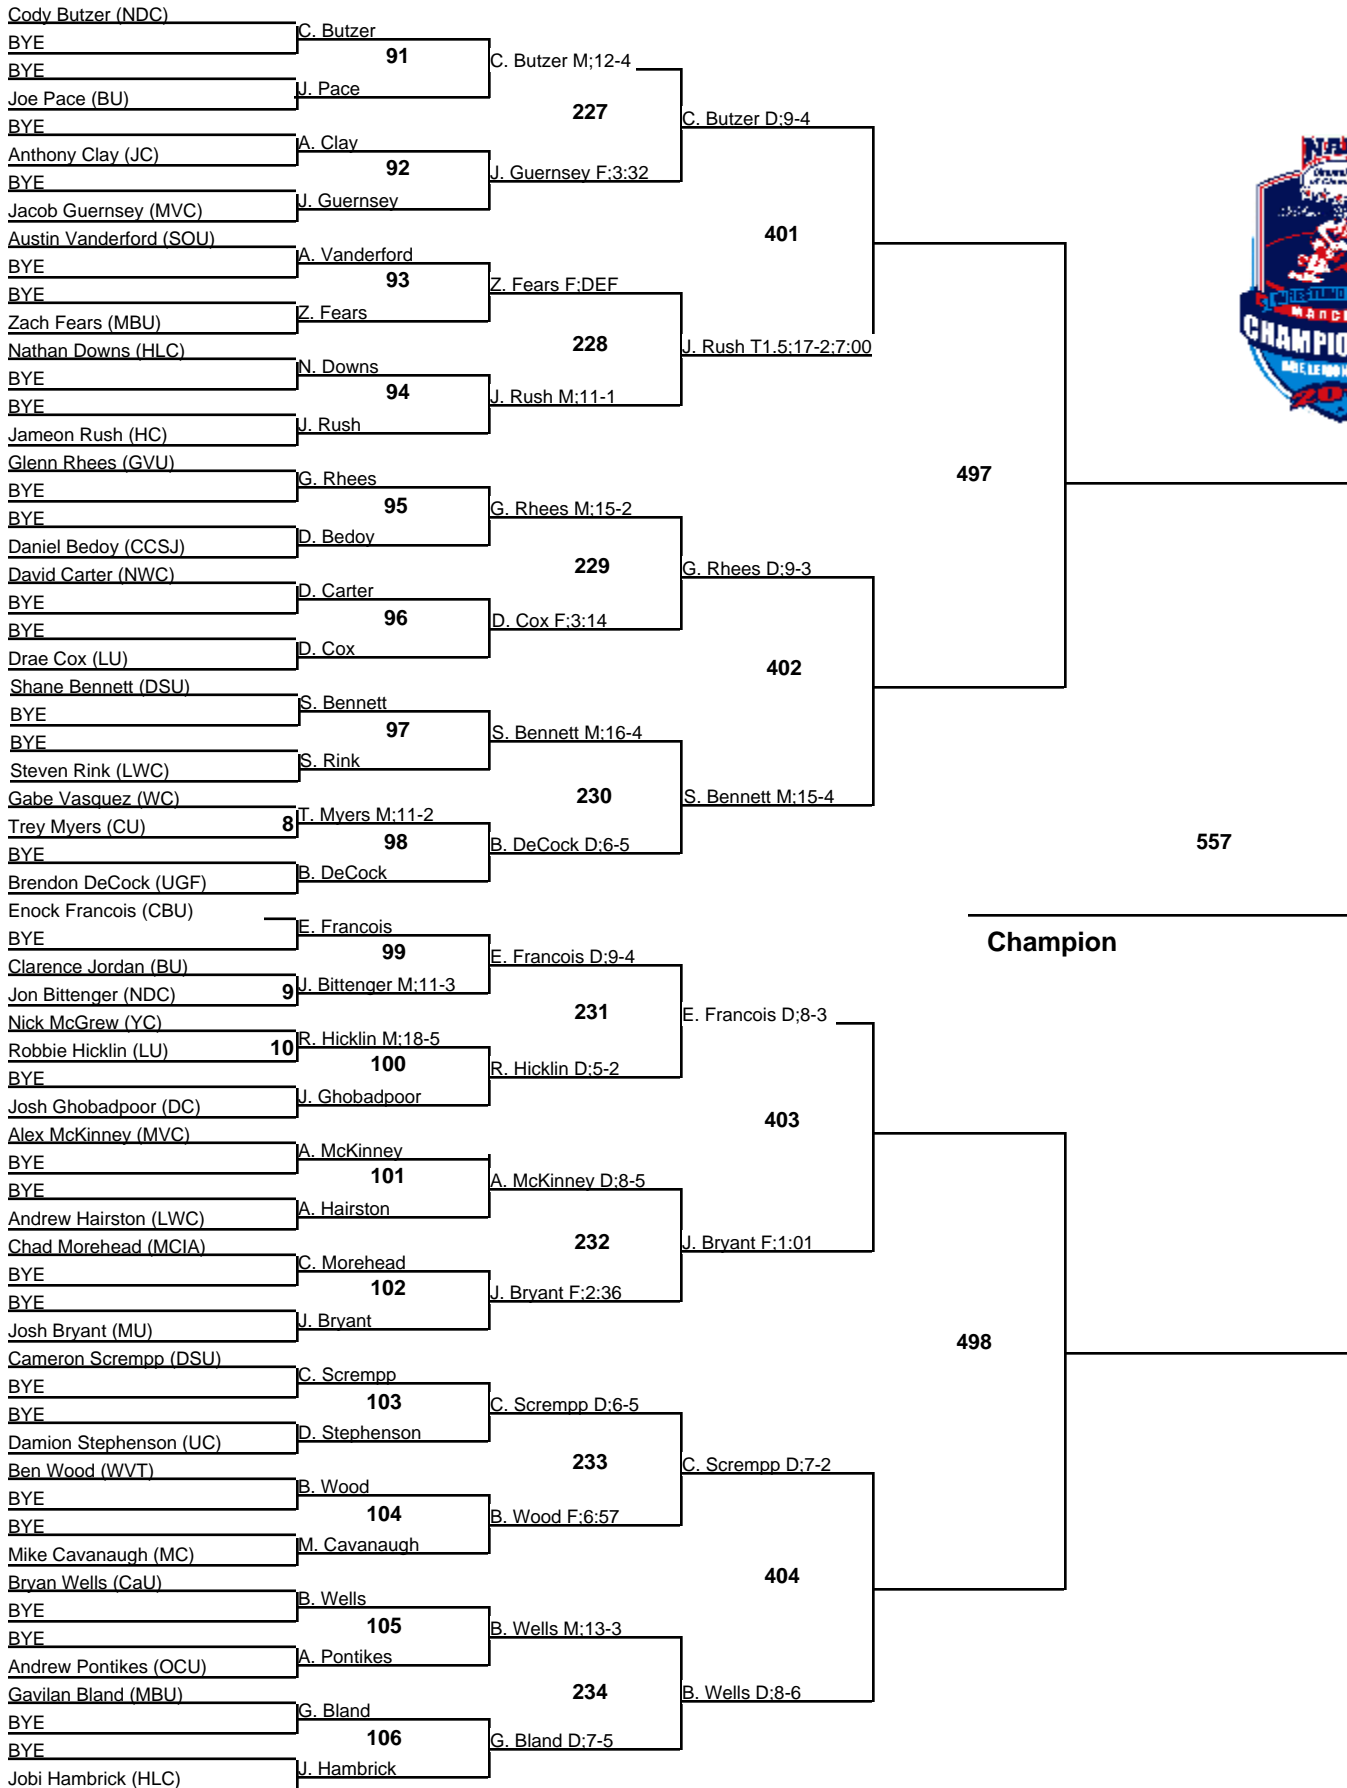

2010 NAIA Wrestling Championship

174

Championship

28 February 2010

Champion