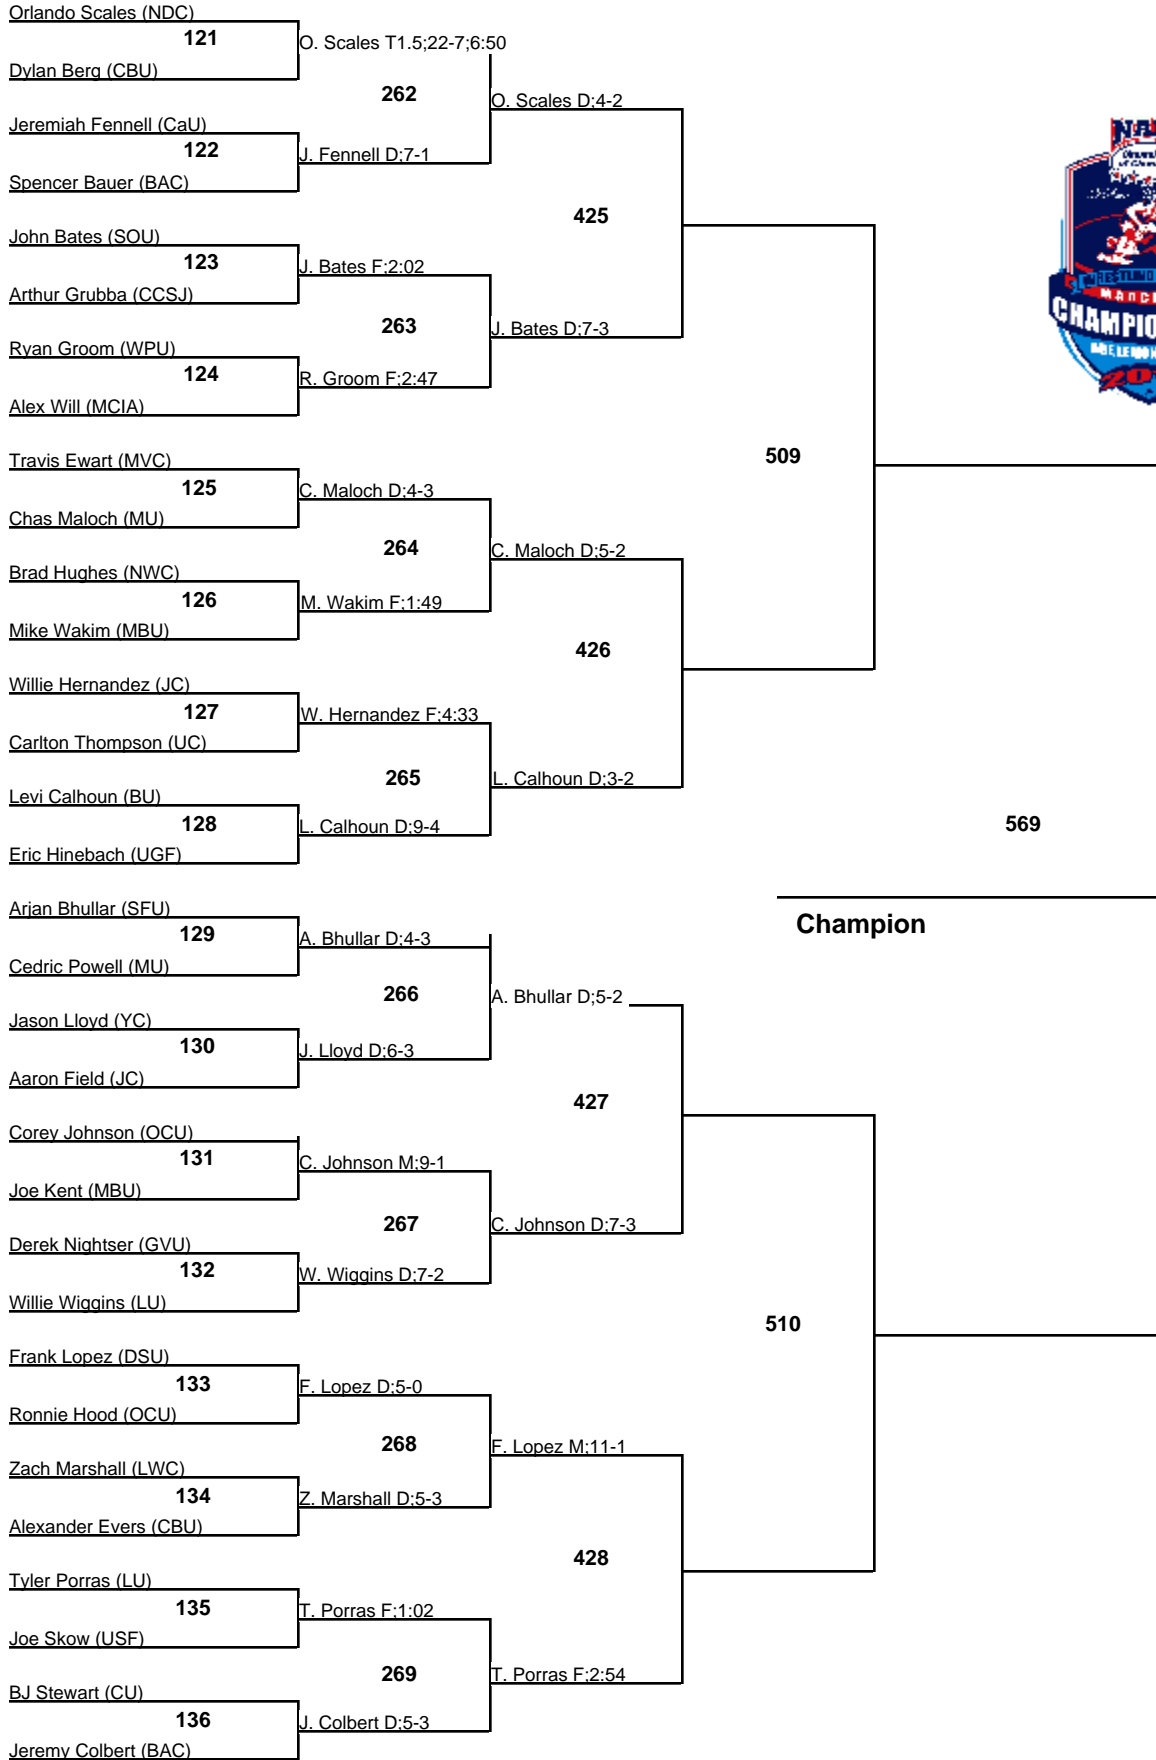

2010 NAIA Wrestling Championship

285
Championship
28 February 2010