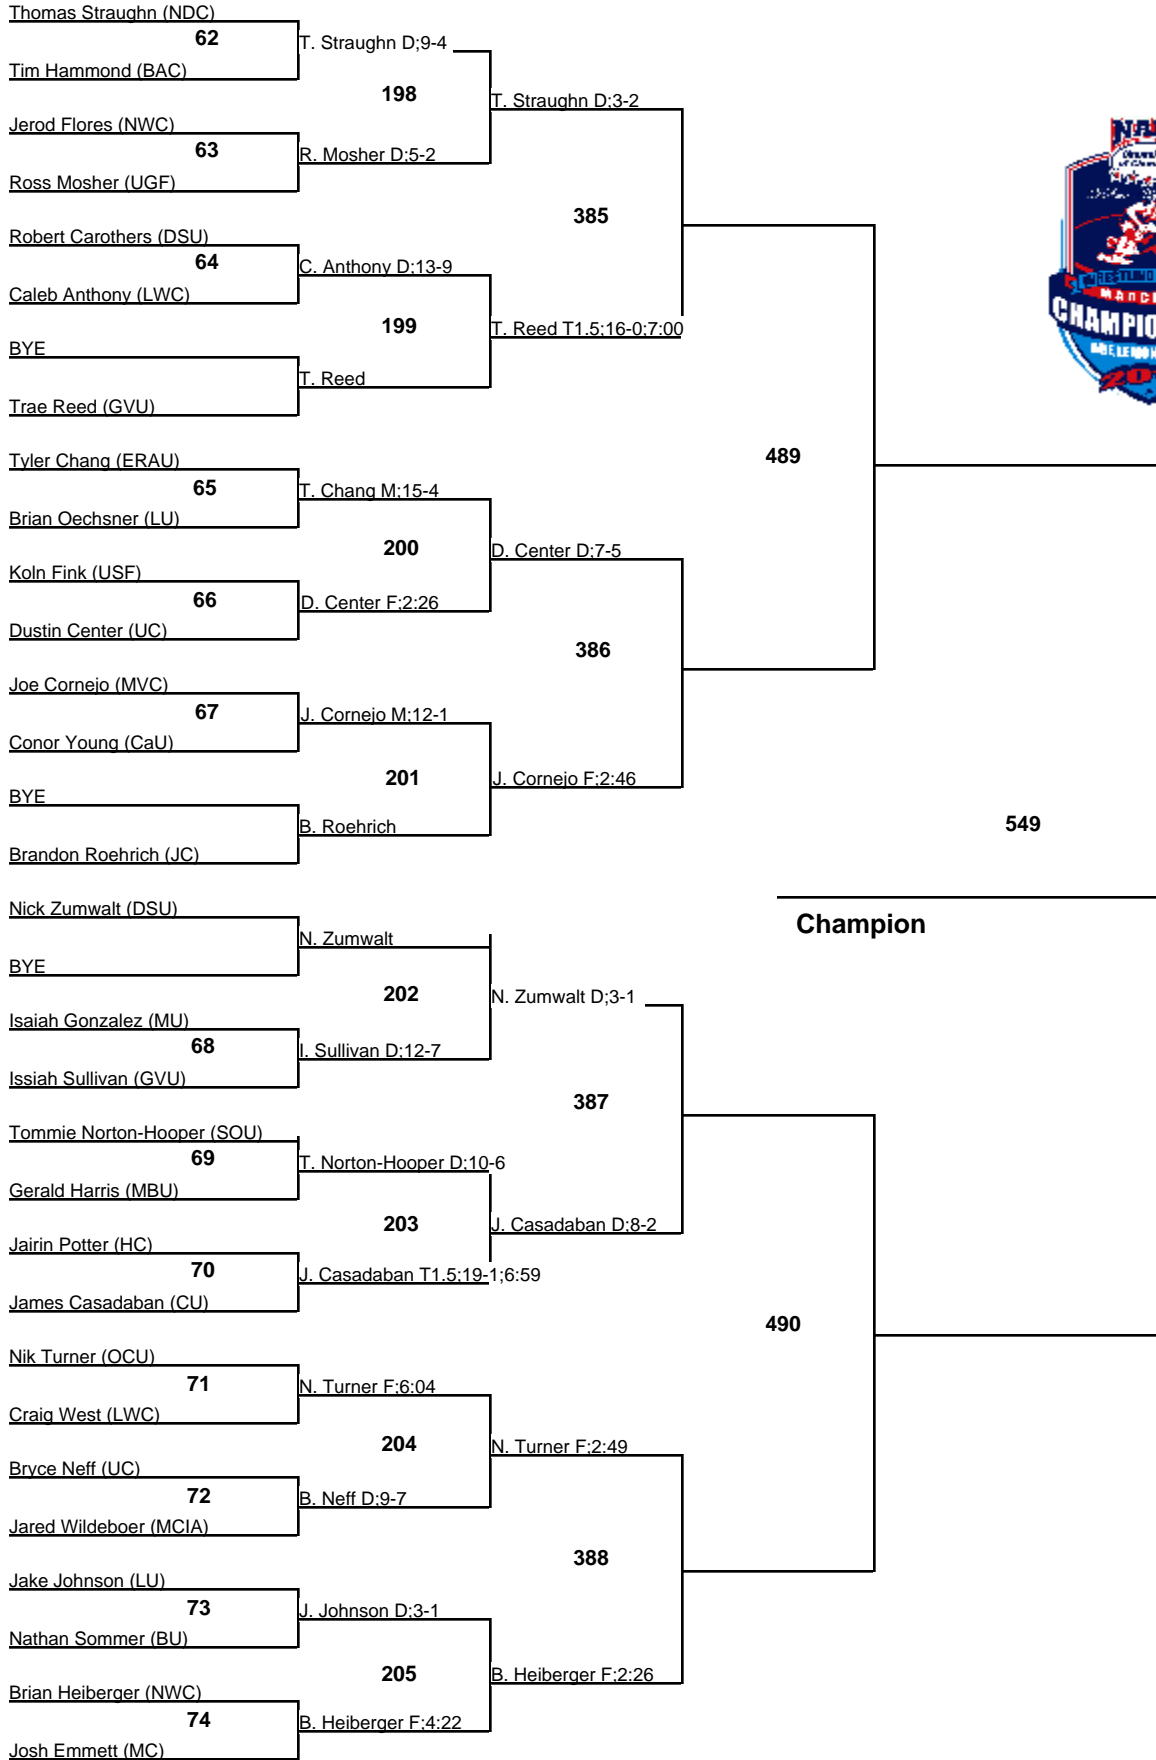

149
Championship
28 February 2010

2010 NAIA Wrestling Championship

149
Wrestleback
 28 February 2010

2010 NAIA Wrestling Championship

157
Championship
 28 February 2010

2010 NAIA Wrestling Championship

157
Wrestleback
28 February 2010