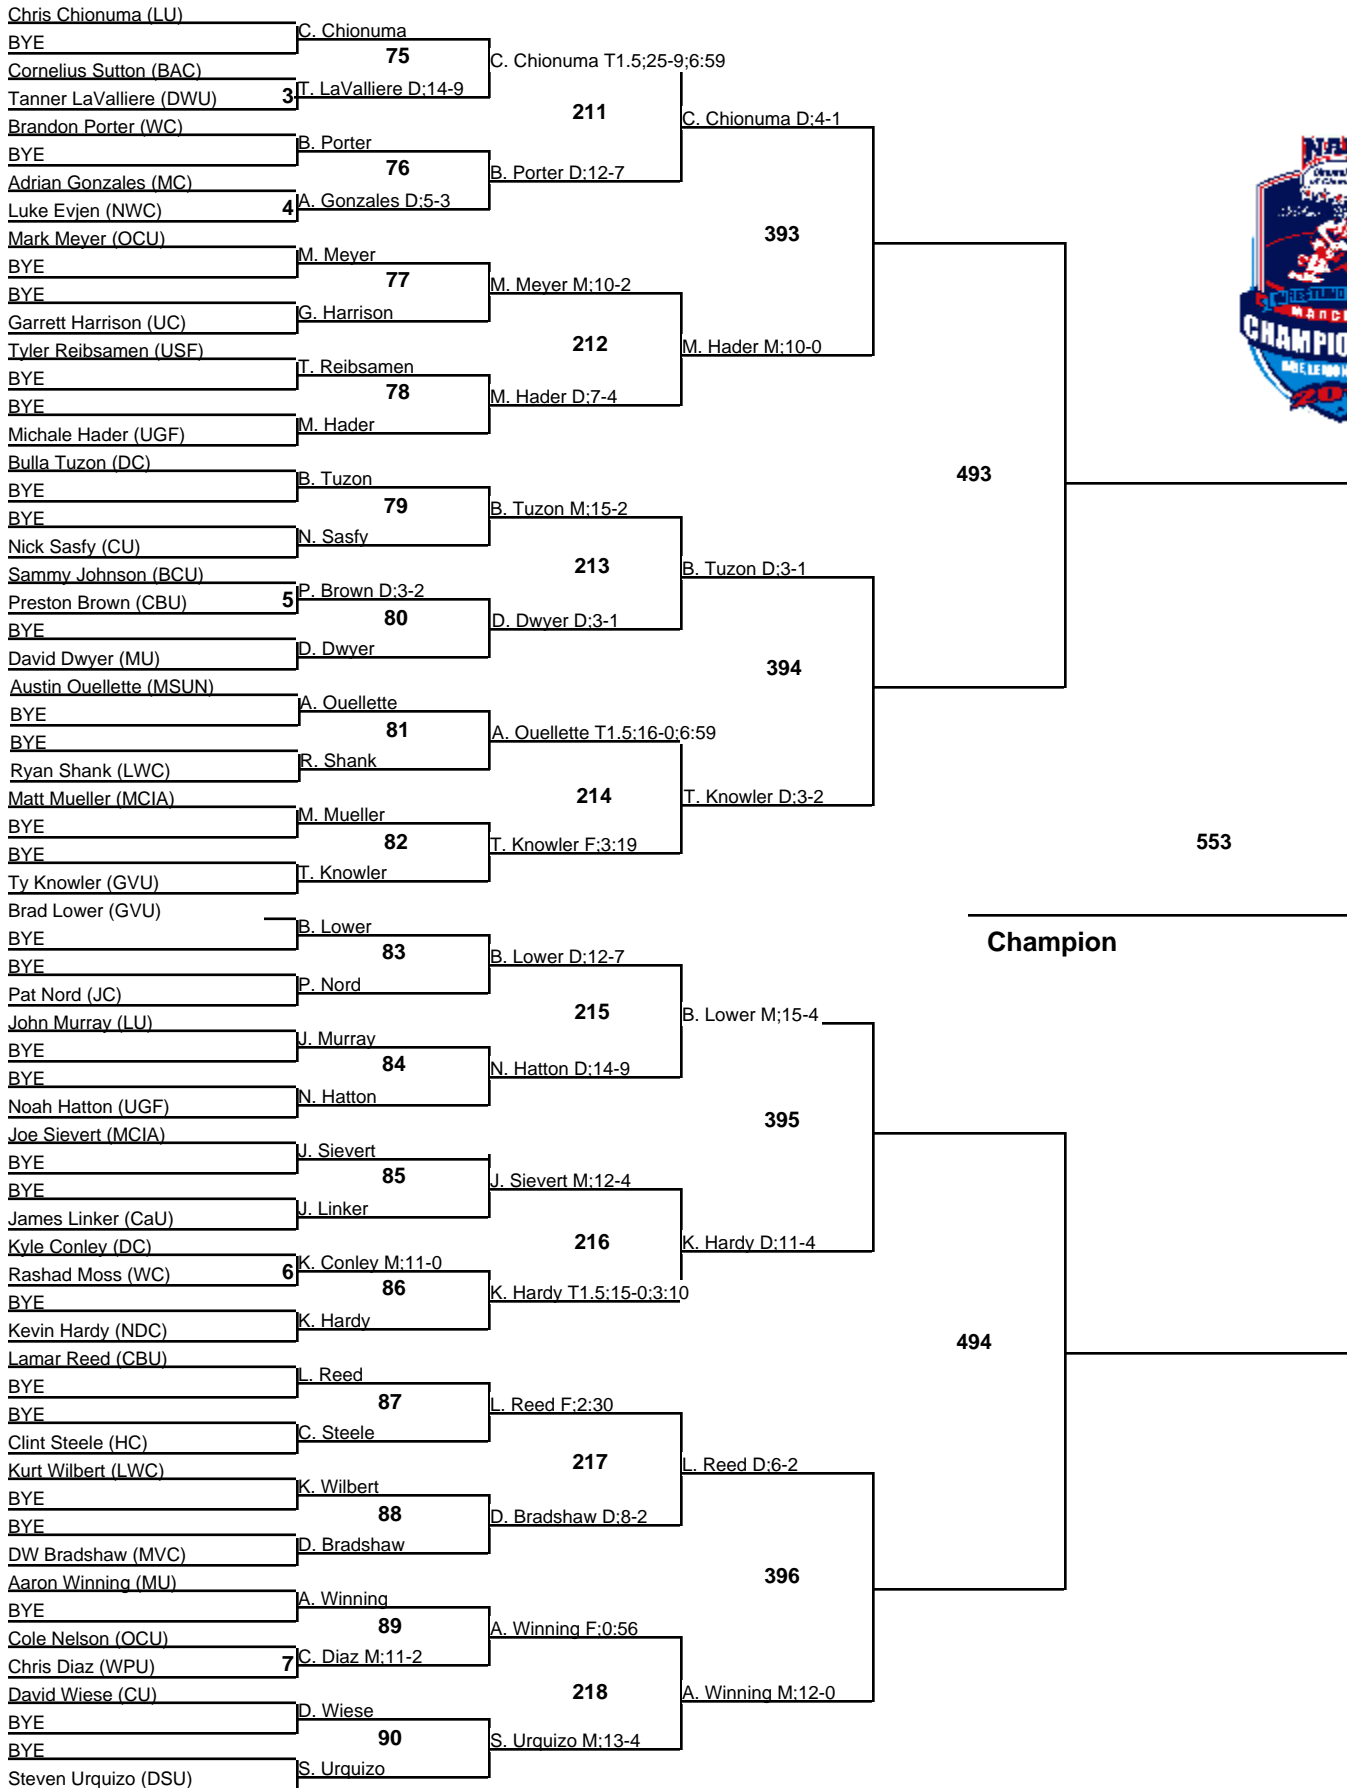

2010 NAIA Wrestling Championship

165
Championship
28 February 2010

Champion